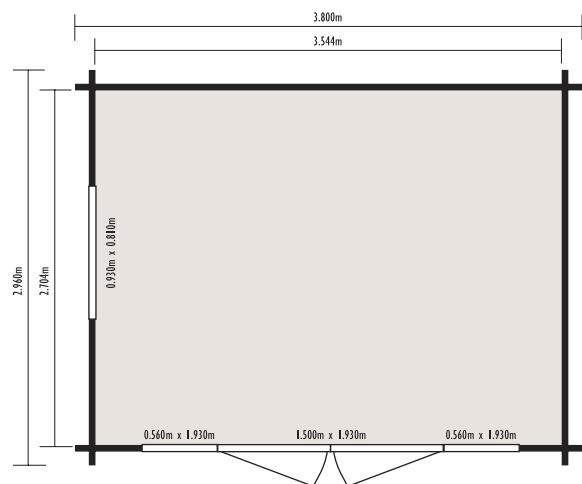

There's room in the Mirva for all your kit and for the friends who share your love of outdoor life. Call them round and take things easy, enjoy the sun and play it by ear.

Dimensions	Internal	External*
Width	3.544m	3.800m
Depth	2.704m	2.960m
Ridge Height	-	2.570m
Area	9.58m ²	11.25m ²